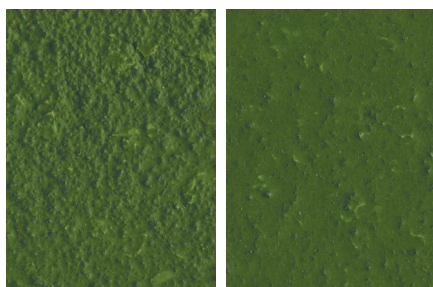

# Pumadur® HF/RT Colour Chart

Chelsea Blue

Red

Sahara

Mid Grey

Dark Grey

Charcoal

Buff

Safety Yellow

Yellow

Green

Brown

Safety Red