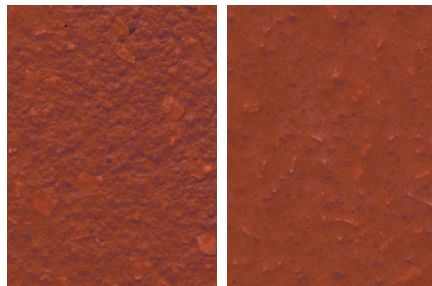

# Pumadur® HF/RT Colour Chart

Chelsea Blue

Red

Sahara

Mid Grey

Dark Grey

Charcoal

Buff

Safety Yellow

Yellow

Green

Brown

Safety Red