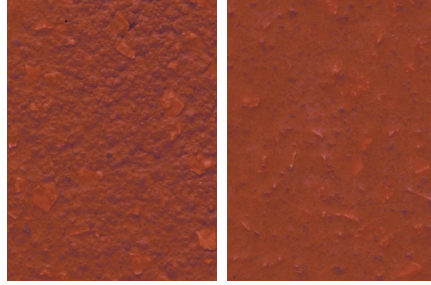

Pumadur® HF ESD Colour Chart

Chelsea Blue

Red

Green

Mid Grey

Dark Grey

Charcoal