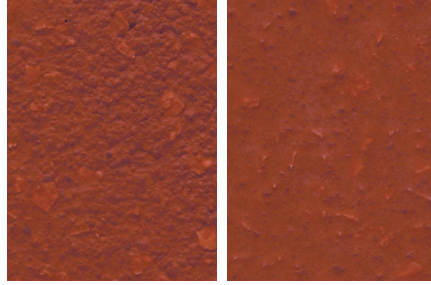

# Pumadur® DP/SR Colour Chart

Chelsea Blue

Red

Sahara

Mid Grey

Dark Grey

Charcoal

Buff

Safety Yellow

Yellow

Green

Brown

Safety Red