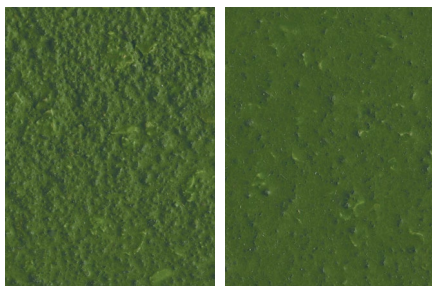

# Pumadur® DP/SR Colour Chart

Chelsea Blue

Red

Sahara

Mid Grey

Dark Grey

Charcoal

Buff

Safety Yellow

Yellow

Green

Brown

Safety Red