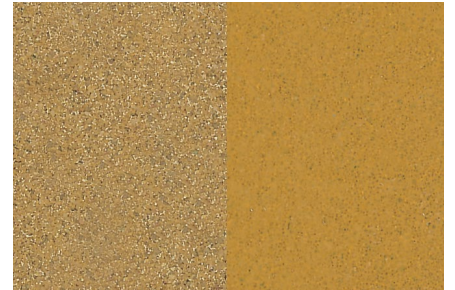

# Pumadur® CG/WR/TF Colour Chart

**Chelsea Blue**

**Red**

**Sahara**

**Mid Grey**

**Dark Grey**

**Charcoal**

**Buff**

**Safety Yellow**

**Yellow**

**Green**

**Brown**

**Safety Red**