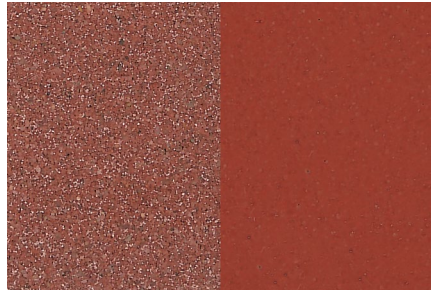

# Pumadur® CG/WR/TF Colour Chart

**Chelsea Blue**

**Red**

**Sahara**

**Mid Grey**

**Dark Grey**

**Charcoal**

**Buff**

**Safety Yellow**

**Yellow**

**Green**

**Brown**

**Safety Red**