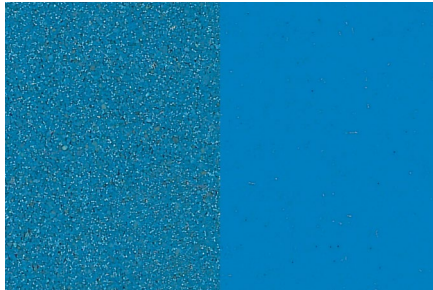

# Pumadur® CG/WR/TF Colour Chart

**Chelsea Blue**

**Red**

**Sahara**

**Mid Grey**

**Dark Grey**

**Charcoal**

**Buff**

**Safety Yellow**

**Yellow**

**Green**

**Brown**

**Safety Red**