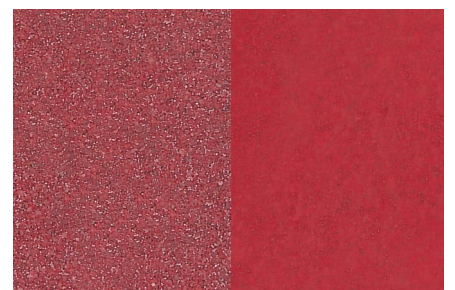

# Pumadur® CG/WR/TF Colour Chart

**Chelsea Blue**

**Red**

**Sahara**

**Mid Grey**

**Dark Grey**

**Charcoal**

**Buff**

**Safety Yellow**

**Yellow**

**Green**

**Brown**

**Safety Red**