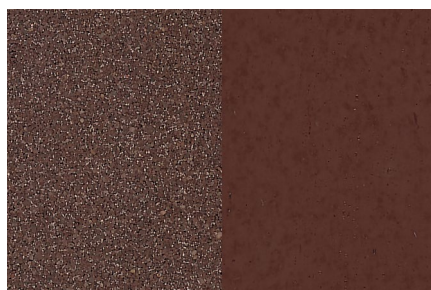

# Pumadur® CG/WR/TF Colour Chart

**Chelsea Blue**

**Red**

**Sahara**

**Mid Grey**

**Dark Grey**

**Charcoal**

**Buff**

**Safety Yellow**

**Yellow**

**Green**

**Brown**

**Safety Red**