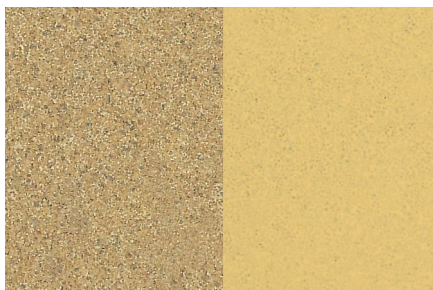

# Pumadur® CG/WR/TF Colour Chart

**Chelsea Blue**

**Red**

**Sahara**

**Mid Grey**

**Dark Grey**

**Charcoal**

**Buff**

**Safety Yellow**

**Yellow**

**Green**

**Brown**

**Safety Red**