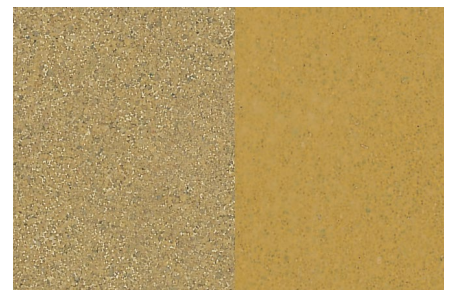

# Pumadur® CG/WR/TF Colour Chart

**Chelsea Blue**

**Red**

**Sahara**

**Mid Grey**

**Dark Grey**

**Charcoal**

**Buff**

**Safety Yellow**

**Yellow**

**Green**

**Brown**

**Safety Red**