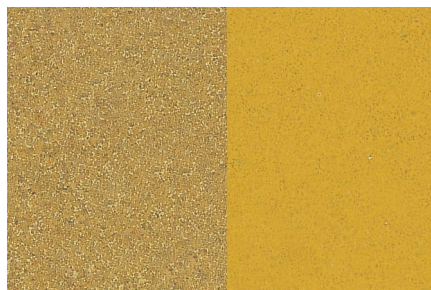

# Pumadur® CG/WR/TF Colour Chart

**Chelsea Blue**

**Red**

**Sahara**

**Mid Grey**

**Dark Grey**

**Charcoal**

**Buff**

**Safety Yellow**

**Yellow**

**Green**

**Brown**

**Safety Red**